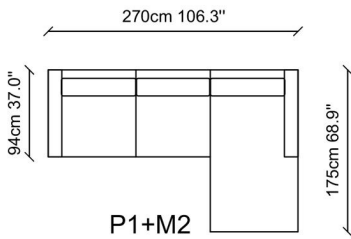

TEKNİK ÇİZİM / TECHNICAL DRAWINGS

Jade koltuk modern ve sade detaylar ile yaşam alanlarına minimal tasarım anlayışı sunuyor. İnce kol yapısı ve metal ayakları zarifliğini ön plana çıkarırken, aynı zamanda minimal formları iç mekanlara sakinlik veriyor. Çağdaş bir dekorasyon anlayışının elementlerini taşıyan Jade şehir evlerinin tarzını yansıtmaktadır.

The Jade sofa offers minimal design insight to the living areas with modern and simple details.. Its minimal form give the calmness to the living spaces , while Its slender arm structure and metal leg gives elegance prominence Jade sofa which include elements of a contemporary interior design reflects the style of urban houses.

MALZEMELER / MATERIALS

- Siyah elektrostatik boyalı metal/
  Black electrostatic painted metal
- Kereste ve Kontra İskelet
  /Timber and Plywood frame

TASARIMCI / DESIGNER: TASARIM EKİBİ / DESIGN TEAM