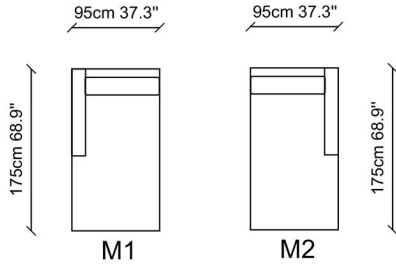

TEKNİK ÇİZİM / TECHNICAL DRAWINGS

Jade koltuk modern ve sade detaylar ile yaşam alanlarına minimal tasarım anlayışı sunuyor. İnce kol yapısı ve metal ayakları zarifliğini ön plana çıkarırken, aynı zamanda minimal formları iç mekanlara sakinlik veriyor. Çağdaş bir dekorasyon anlayışının elementlerini taşıyan Jade şehir evlerinin tarzını yansıtmaktadır.

The Jade sofa offers minimal design insight to the living areas with modern and simple details.. Its minimal form give the calmness to the living spaces , while Its slender arm structure and metal leg gives elegance prominence Jade sofa which include elements of a contemporary interior design reflects the style of urban houses.

MALZEMELER / MATERIALS

- Siyah elektrostatik boyalı metal/
  Black electrostatic painted metal
- Kereste ve Kontra İskelet
  /Timber and Plywood frame

TASARIMCI / DESIGNER: TASARIM EKİBİ / DESIGN TEAM