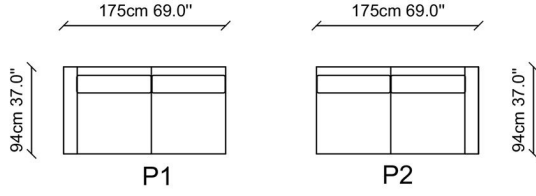

TEKNİK ÇİZİM / TECHNICAL DRAWINGS

Jade koltuk modern ve sade detaylar ile yaşam alanlarına minimal tasarım anlayışı sunuyor. İnce kol yapısı ve metal ayakları zarifliğini ön plana çıkarırken, aynı zamanda minimal formları iç mekanlara sakinlik veriyor. Çağdaş bir dekorasyon anlayışının elementlerini taşıyan Jade şehir evlerinin tarzını yansıtmaktadır.

The Jade sofa offers minimal design insight to the living areas with modern and simple details.. Its minimal form give the calmness to the living spaces , while Its slender arm structure and metal leg gives elegance prominence Jade sofa which include elements of a contemporary interior design reflects the style of urban houses.

MALZEMELER / MATERIALS

- Siyah elektrostatik boyalı metal/
  Black electrostatic painted metal
- Kereste ve Kontra İskelet
  /Timber and Plywood frame

TASARIMCI / DESIGNER: TASARIM EKİBİ / DESIGN TEAM