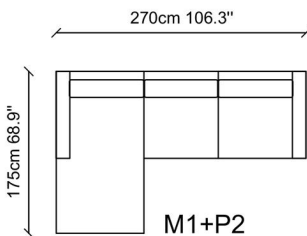

TEKNİK ÇİZİM / TECHNICAL DRAWINGS

Jade koltuk modern ve sade detaylar ile yaşam alanlarına minimal tasarım anlayışı sunuyor. İnce kol yapısı ve metal ayakları zarifliğini ön plana çıkarırken, aynı zamanda minimal formları iç mekanlara sakinlik veriyor. Çağdaş bir dekorasyon anlayışının elementlerini taşıyan Jade şehir evlerinin tarzını yansıtmaktadır.

The Jade sofa offers minimal design insight to the living areas with modern and simple details.. Its minimal form give the calmness to the living spaces , while Its slender arm structure and metal leg gives elegance prominence Jade sofa which include elements of a contemporary interior design reflects the style of urban houses.

MALZEMELER / MATERIALS

- Siyah elektrostatik boyalı metal/
  Black electrostatic painted metal
- Kereste ve Kontra İskelet
  /Timber and Plywood frame

TASARIMCI / DESIGNER: TASARIM EKİBİ / DESIGN TEAM