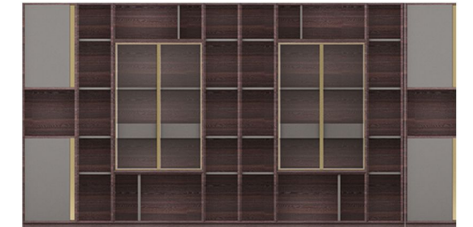

Kütüphane / Library